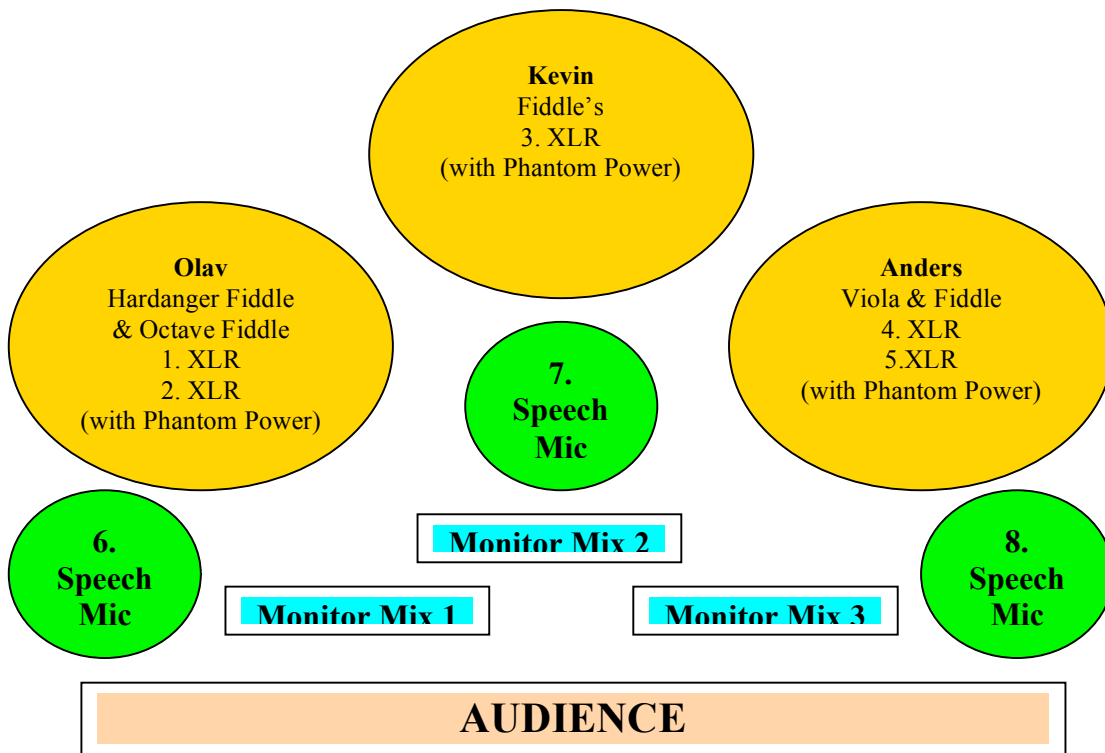

THE NORDIC FIDDLERS BLOC TECH SPEC

Channel	Source	Mic	Stand
1	Hardanger Fiddle	Own	N/A
2	Octave Fiddle	Own	N/A
3	Fiddle	Own	N/A
4	Fiddle	Own	N/A
5	Viola	Own	N/A
6	Speech	SM58	Tall Boom
7	Speech	SM58	Tall Boom
8	Speech	SM58	Tall Boom

Other Details

Please provide 3 SM58 microphones (or a close approximation) for speech on tall boom stands.

Please provide 3 armless chairs.

Monitors – 3 High quality wedges on 3 mixes please.